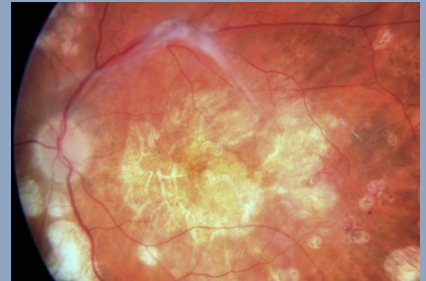

Fundus Photo

Digital imaging systems & fundus cameras

www.fundusphoto.com

+1 314 533 6000